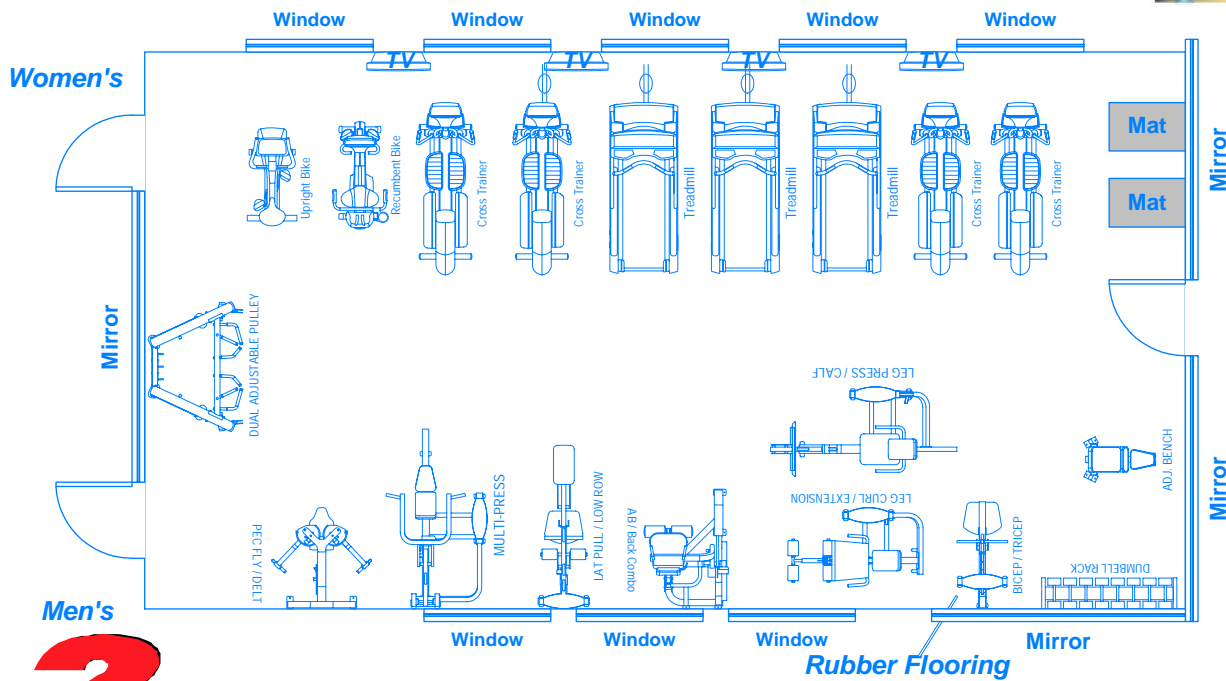

Cologne Community Center

Electrical Requirements for Treadmills: 120 Volt
20 Amp Dedicated Outlets